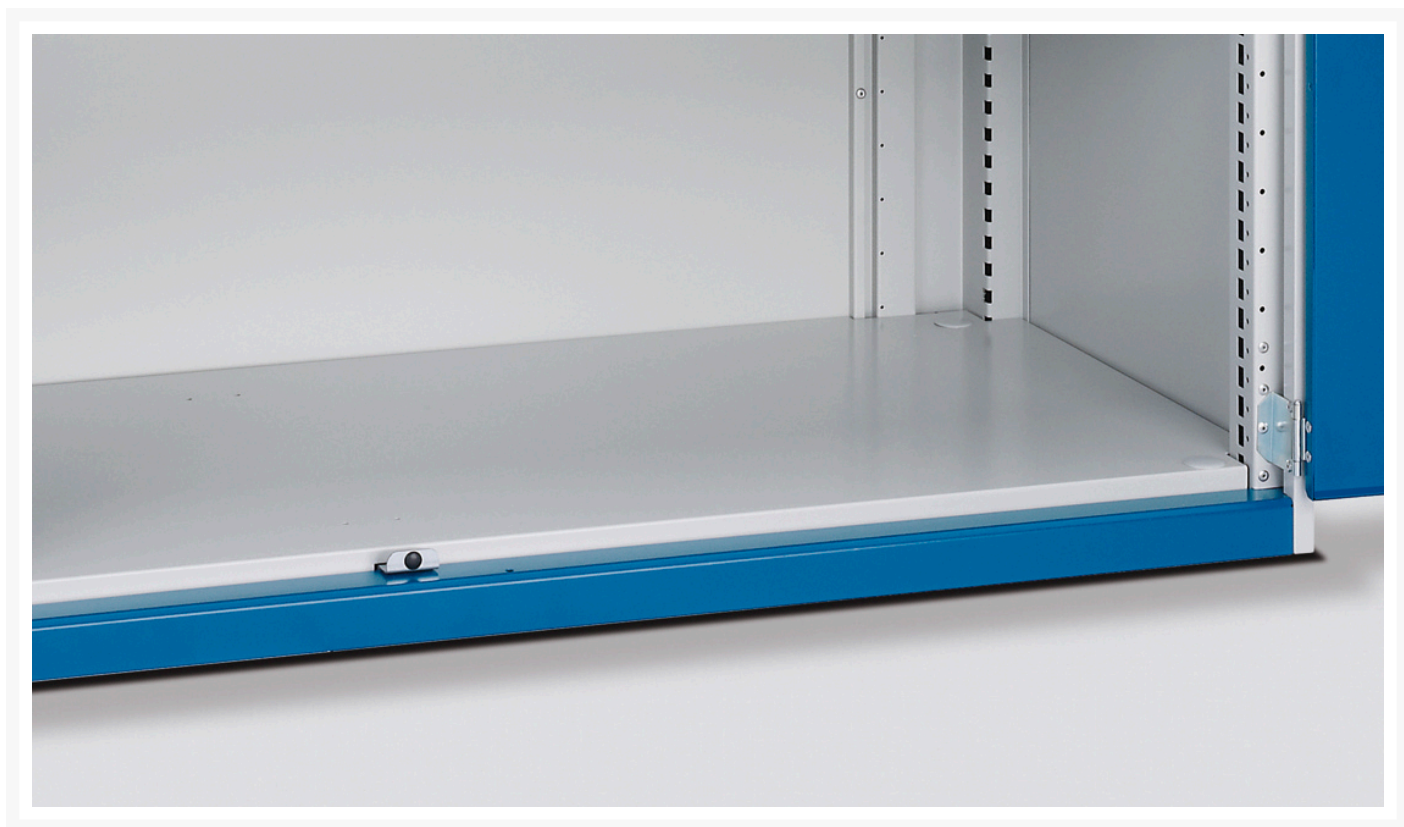

42101034.51V - cubio EB 65 Drop In-bund

Short Description

cubio EB 65 Drop In-bund Til 650 x 525mm systemskab
BxDxH: 570x468x50mm Galvaniseret stål

Product Images