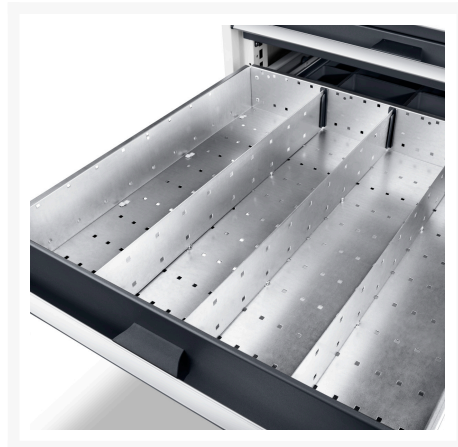

Additional Information

Bredde	675
Dybde	400
Højde	77
Toldtarifnummer	94032080
Produktmateriale	Stålplade
Produktoverflade	Galvaniseret