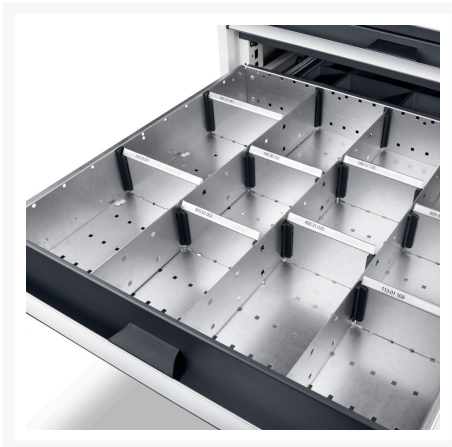

Additional Information

Bredde	675
Dybde	400
Højde	77
Toldtarifnummer	94032080
Produktmateriale	Stålplade
Produktoverflade	Galvaniseret