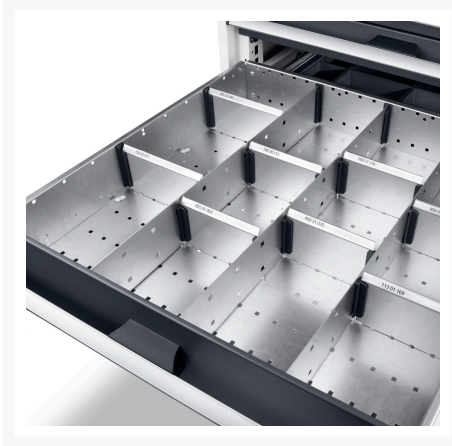

Additional Information

Bredde	525
Dybde	525
Højde	52
Toldtarifnummer	94032080
Produktmateriale	Stålplade
Produktoverflade	Galvaniseret