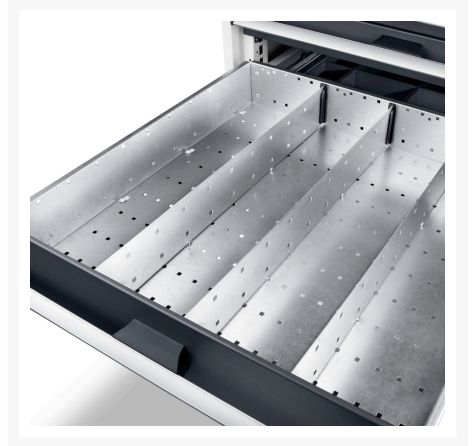

Additional Information

Bredde	525
Dybde	525
Højde	52
Toldtarifnummer	94032080
Produktmateriale	Stålplade
Produktoverflade	Galvaniseret