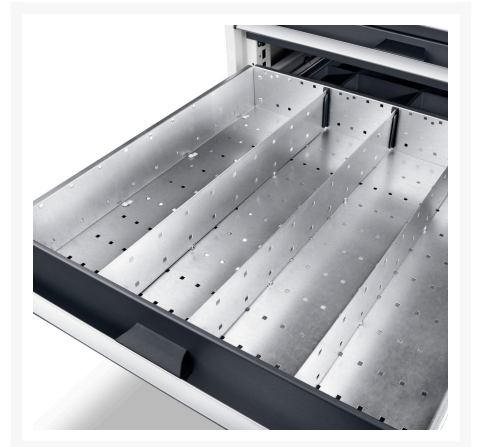

Additional Information

Bredde	525
Dybde	400
Højde	77
Toldtarifnummer	94032080
Produktmateriale	Stålplade
Produktoverflade	Galvaniseret