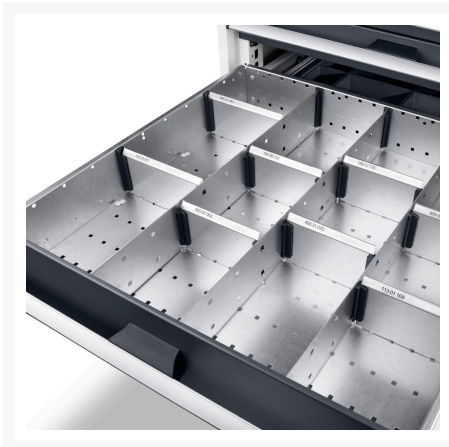

Additional Information

Bredde	525
Dybde	400
Højde	77
Toldtarifnummer	94032080
Produktmateriale	Stålplade
Produktoverflade	Galvaniseret