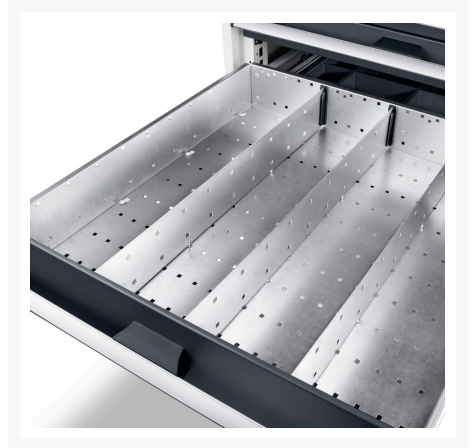

Additional Information

Bredde	675
Dybde	625
Højde	52
Toldtarifnummer	94032080
Produktmateriale	Stålplade
Produktoverflade	Galvaniseret