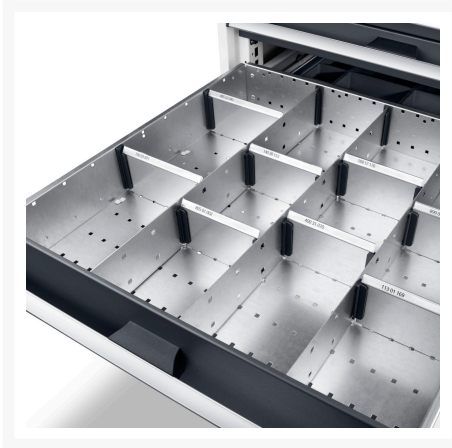

Additional Information

Bredde	675
Dybde	625
Højde	52
Toldtarifnummer	94032080
Produktmateriale	Stålplade
Produktoverflade	Galvaniseret