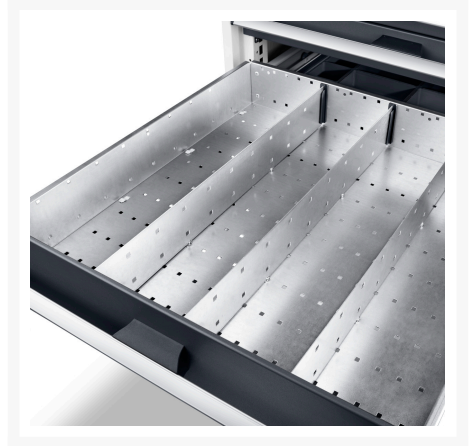

Additional Information

Bredde	925
Dybde	625
Højde	77
Toldtarifnummer	94032080
Produktmateriale	Stålplade
Produktoverflade	Galvaniseret