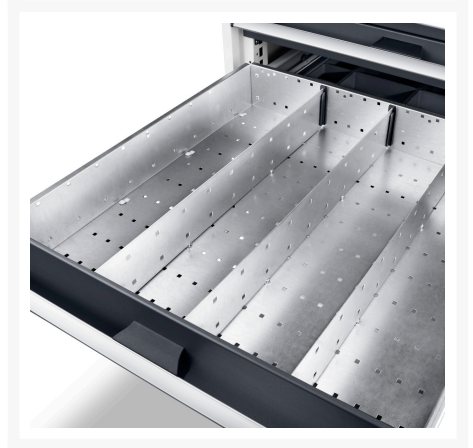

Additional Information

Bredde	1175
Dybde	400
Højde	77
Toldtarifnummer	94032080
Produktmateriale	Stålplade
Produktoverflade	Galvaniseret