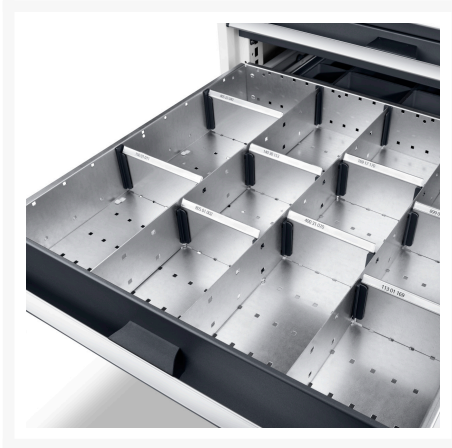

Additional Information

Bredde	1175
Dybde	400
Højde	77
Toldtarifnummer	94032080
Produktmateriale	Stålplade
Produktoverflade	Galvaniseret